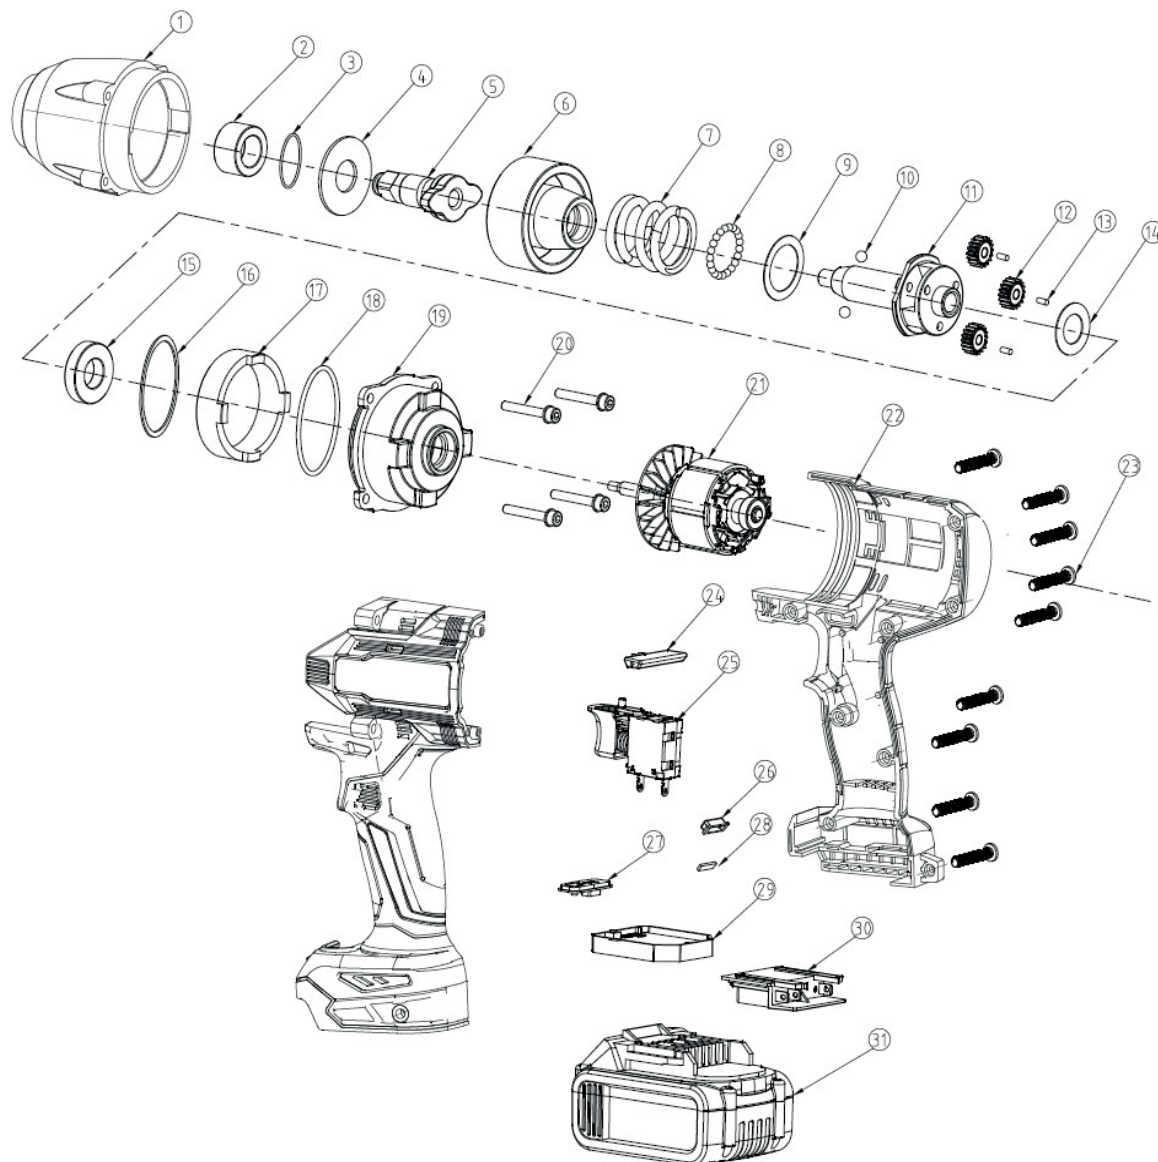

510912 CORDLESS IMPACT WRENCH 1/2" 1200 N.M (SPARE PARTS)

NO.	DESCRIPTION	QTY	Memo	NO.	DESCRIPTION	QTY	Memo
510912-1	Hammer Case	1	Contains 1,2,3	510912-17	Internal Gear	1	
510912-2	Bushing	1	Included in Number 1	510912-18	Sealing O-ring	1	Included in No 19
510912-3	O-ring	1	Included in Number 1	510912-19	Rear Gear Box	1	Contains 18,19
510912-4	Washer	1		510912-20	Screw M5X34	4	
510912-5	Anvil	1		510912-21	Brushless Motor	1	
510912-6	Hammer Frame	1	Contains 6,7,8,9,10,11	510912-22	Composite Housing	1	
510912-7	Spring	1	Inlcuded in No 6	510912-23	ST screw 4.0X16	9	
510912-8	Steel Ball	18	Inlcuded in No 6	510912-24	The Reversing Push Knob	1	
510912-9	Washer	1	Inlcuded in No 6	510912-25	Switch	1	
510912-10	Steel Ball	2	Inlcuded in No 6	510912-26	Spotlight Cover	1	Contains 26,27,28
510912-11	The shaft	1	Inlcuded in No 6	510912-27	Speed Control Button	1	Included in No 26
510912-12	Planet Gear	3		510912-28	Lighting Panel	1	Included No 26
510912-13	Pin	3		510912-29	Brushless Control Chip	1	
510912-14	Washer	1		510912-30	Contact piece hold	1	
510912-15	Deep Groove Ball Bear	1		519021	Battery Pack	1	
510912-16	The Elastic Ring	1					